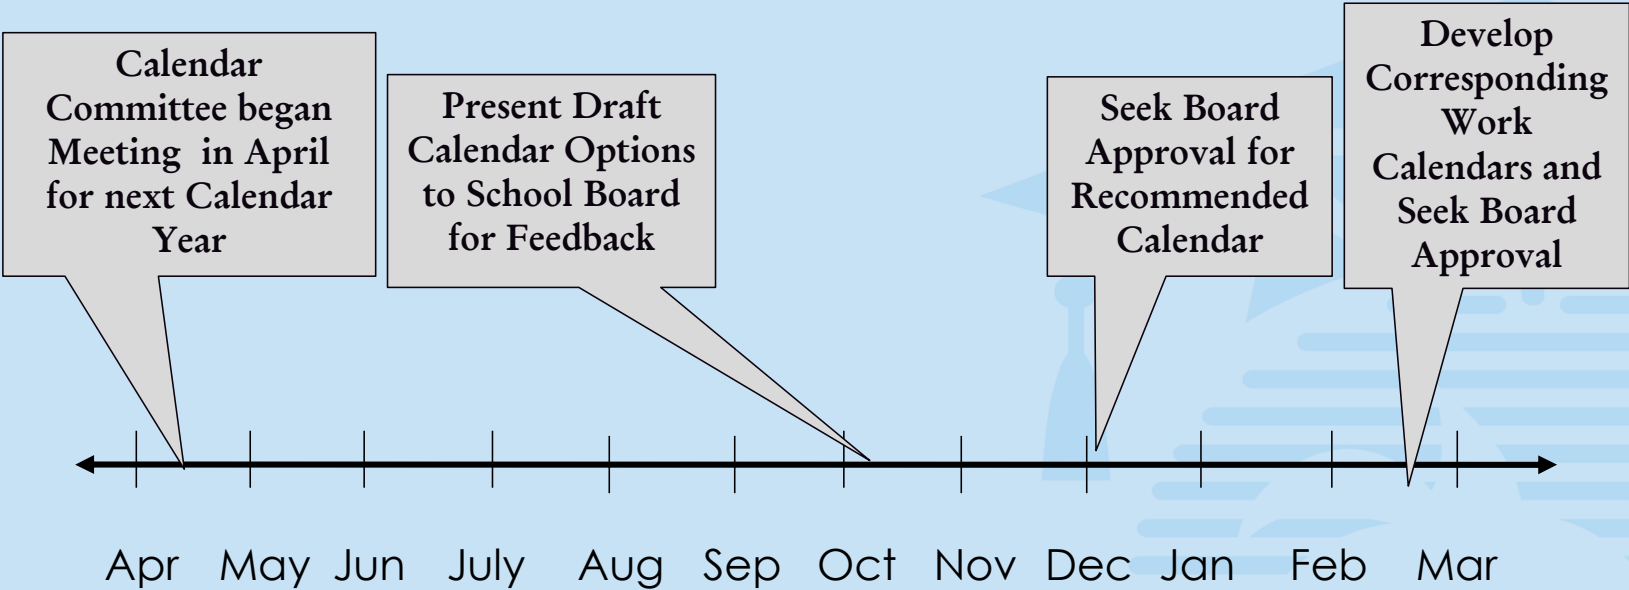

Calendar Development Process

*Collaboration starts 15 months prior to school start.